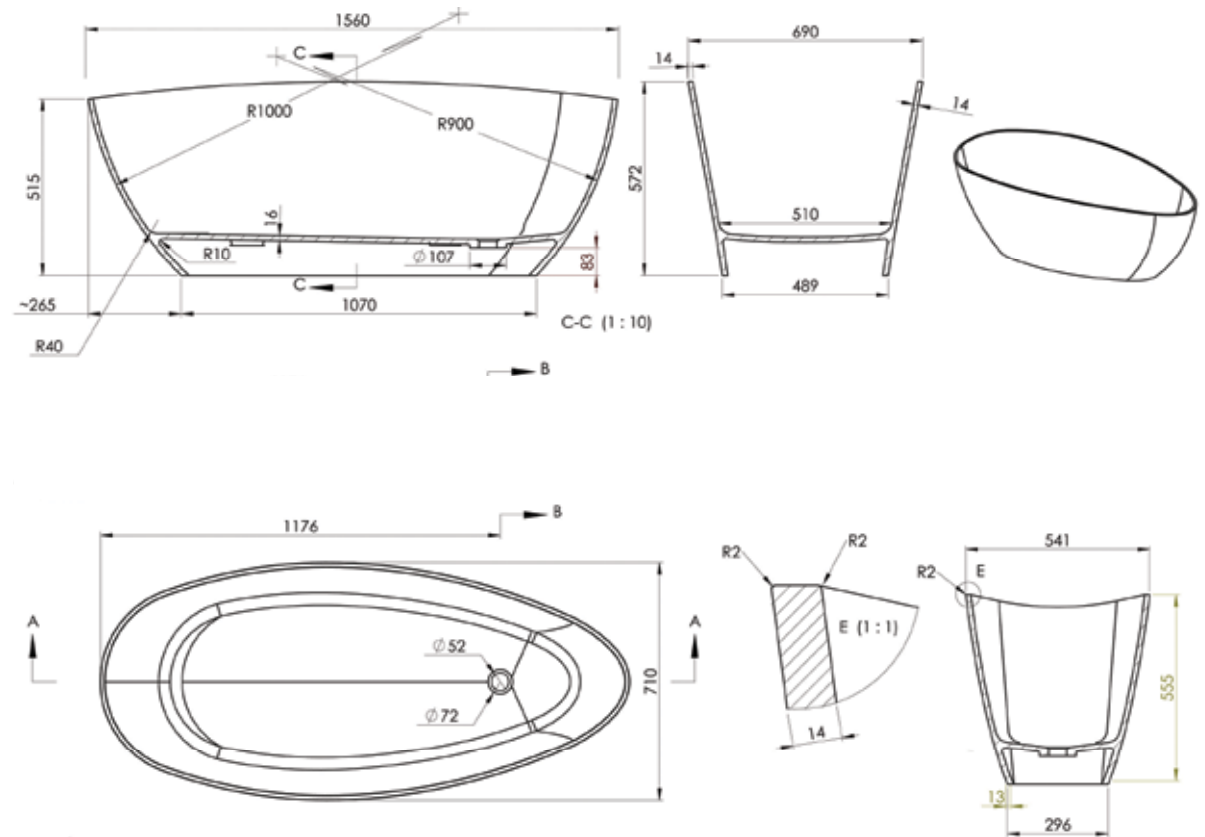

### Quick Reference.

Tranquil Bath - Solid White (matte)  
1560mmx572mmx700mm  
Code: TRANBATH1570M  
**\$1,795.00**

Tranquil Bath - Gloss White  
1560mmx572mmx700mm  
Code: TRANBATH1570G  
**\$1,739.00**

- A contemporary seamless form that is made from a combination of solid white solid surface (matte finish) and Cast Marble core (gloss finish), sure to suit any modern bathroom decor.
- 270L Capacity.
- 74Kg Weight.